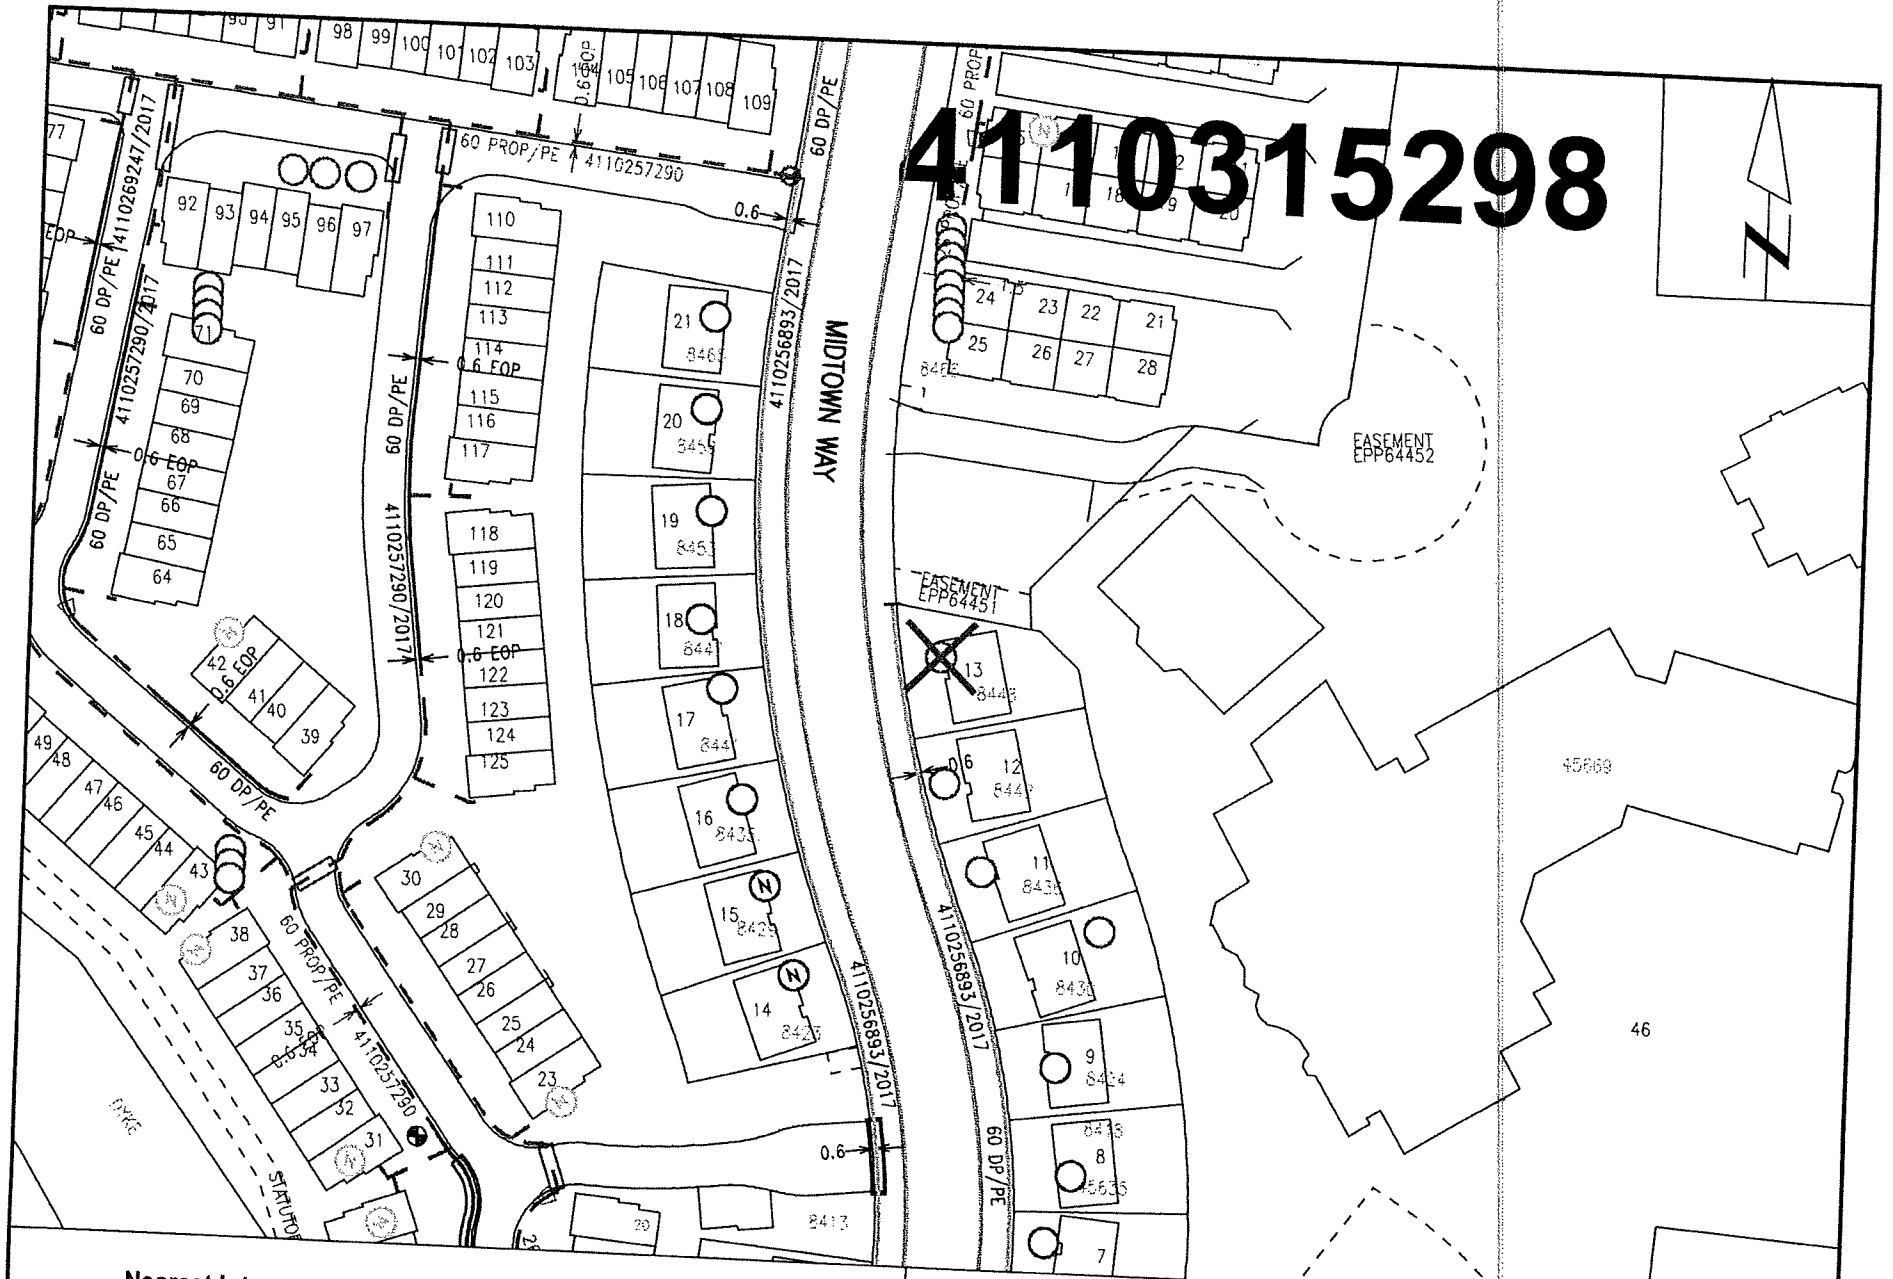

4110315298

Nearest Intersection: Meadowbrook Dr and Midtown Way.
Distance from lot to intersection is 125 meters (5 degrees West of North).
View Scale: 1:1000

8448 Midtown Way, Chilliwack

Order #: 31036144 Prem #: 10099076 City Limits: Chilliwack

X: 1294618640.00 Y: 468490398.00

Select alternate type 2018/11/13